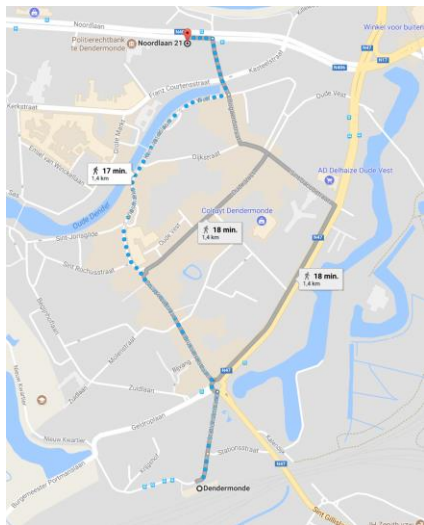

# How to reach Luceda Photonics

The Luceda office can be reached by car / train.

## By train

From Ghent or Brussels, there are direct connections to Dendermonde. Just go to [www.nmbs.be](http://www.nmbs.be) to plan your route. After you exit the Dendermonde train station, our offices are a 10-15 minute walk to the office.

## By car

There is a big parking space at the opposite side of the building.